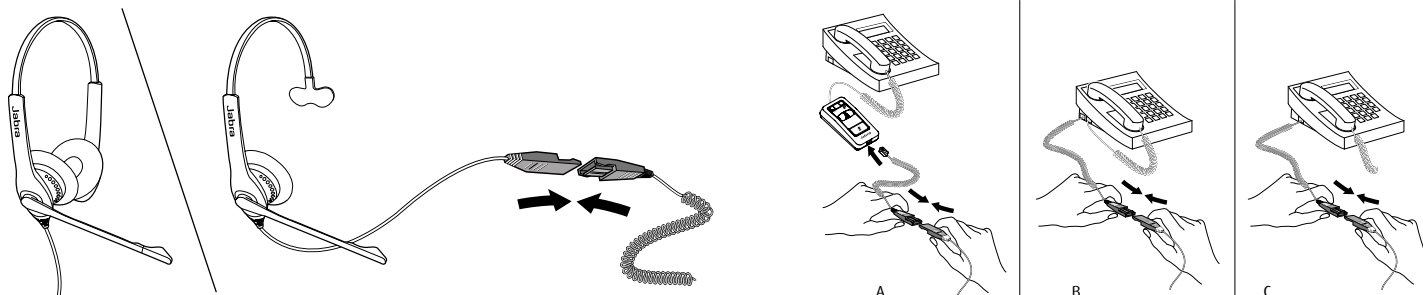

Connection and wearing style options

The Biz 1100 range offers mono and stereo models, and a choice of USB and QD versions. USB versions come with an intuitive control unit for greater call control.

At a glance:

Jabra Biz 1100 corded headsets

- Tough design for intense, all-day use
- Durable headset
- Professional sound
- Lightweight and with foam ear cushions
- PeakStop™ protects against spikes in sound

Works with

How to connect

Duo or mono available with QD connectivity (USB available)

QD connectivity

How to wear

Jabra Biz 1100 has a 270° degree boom arm so it can be easily adjusted without breaking.

Duo or mono available. Adjustable headband