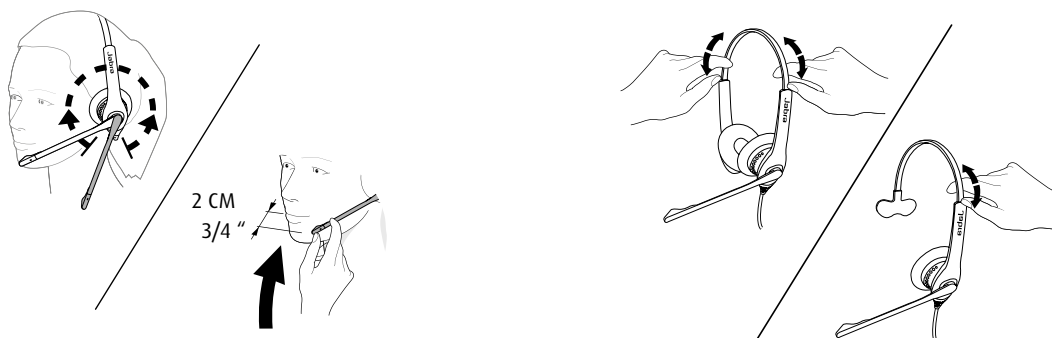

Jabra Biz 1100 corded headsets

- Tough design for intense, all-day use
- Durable headset
- Professional sound
- Lightweight and with foam ear cushions
- PeakStop™ protects against spikes in sound

Works with

How to connect

Duo or mono available with QD connectivity (USB available)

QD connectivity

How to wear

Jabra Biz 1100 has a 270° degree boom arm so it can be easily adjusted without breaking.

Duo or mono available. Adjustable headband